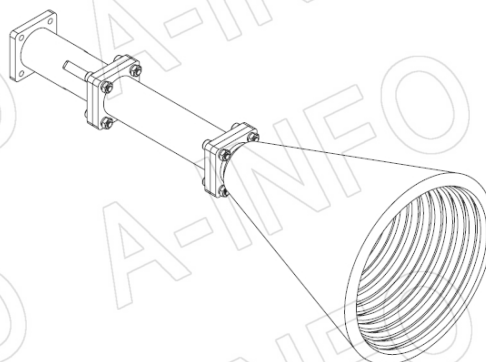

Outline Drawing (Size: mm)

FBP120 Output (P/N: LB-CH-75-20-R16-A)

AINFO Inc.

China(Beijing): Tel: (+86) 10-6266-7326,
China(Chengdu): Tel: (+86) 28-8519-2786,
USA : Tel: (+1) 949-639-9688,

Page 1 of 8

(+86) 10-6266-7327 Fax: (+86) 10-6266-7379
(+86) 28-8519-3044 Fax: (+86) 28-8519-3068
(+1) 949-639-9608 Fax: (+1) 949-639-9670

Website: www.ainfoinc.com
Email: sales@ainfoinc.com