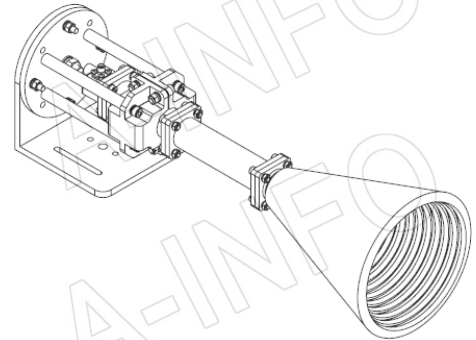

For reference only. See data sheet for the detailed specifications.

Technical Specification

| | |
|----------------------|--|
| Frequency Range(GHz) | 11.0 - 14.0 |
| Waveguide | WR75 |
| Gain(dBic) | 20 Typ. |
| Polarization | RHCP |
| Axial Ratio(dB) | 1.5 Typ. ; 3.0 Max. |
| 3dB Beamwidth(deg) | E Plane: 15 Typ. |
| | H Plane: 15 Typ. |
| VSWR | A Type: 1.15:1 Typ. |
| | C Type: 1.30:1 Typ. |
| Output | A Type: FBP120(UBR120) SMA-Female or N-Female |
| | C Type: or TNC-Female or 7mm or 3.5mm-Female |
| Material | Al |
| Finish | Silver Plated and Chemical Conversion Coating, Gray Paint |
| Size(mm) | A Type: 136.4 x 136.4 x 359.4 |
| | C Type: 136.4 x 136.4 x 389.4 |
| Net Weight(Kg) | A Type: 0.85 Around |
| | C Type: 0.90 Around |

Website: www.ainfoinc.com
Email: sales@ainfoinc.com

SMA-Female Output (P/N: LB-CH-75-20-R16-C-SF)

For N-Female, TNC-Female, 7mm or 3.5mm-Female output outline drawing, please contact A-INFO.

SMA-Female Output with Round Mounting Bracket (Option, P/N: LB-CNH-75-20-MB)

For N-Female, TNC-Female, 7mm or 3.5mm-Female output outline drawing, please contact A-INFO.

SMA-Female Output with L Type Mounting Bracket (Option, P/N: LB-CNH-75-20-MBL)

For N-Female, TNC-Female, 7mm or 3.5mm-Female output outline drawing, please contact A-INFO.