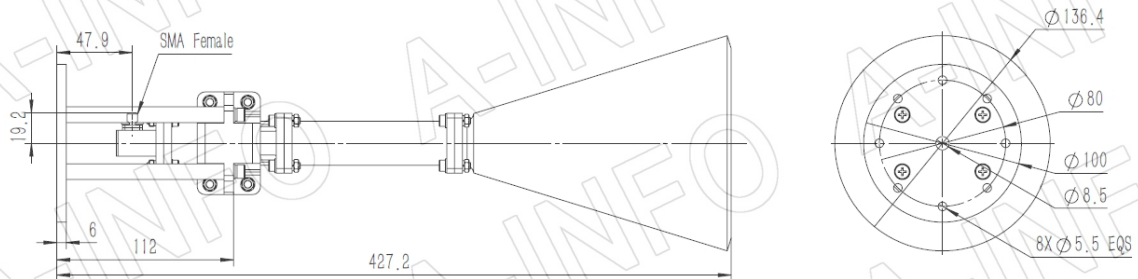

For reference only. See data sheet for the detailed specifications.

Technical Specification

| | |
|----------------------|--|
| Frequency Range(GHz) | 11.0 - 14.0 |
| Waveguide | WR75 |
| Gain(dBic) | 20 Typ. |
| Polarization | RHCP |
| Axial Ratio(dB) | 1.5 Typ. ; 3.0 Max. |
| 3dB Beamwidth(deg) | E Plane: 15 Typ. |
| | H Plane: 15 Typ. |
| VSWR | A Type: 1.15:1 Typ. |
| | C Type: 1.30:1 Typ. |
| Output | A Type: FBP120(UBR120) SMA-Female or N-Female |
| | C Type: or TNC-Female or 7mm or 3.5mm-Female |
| Material | Al |
| Finish | Silver Plated and Chemical Conversion Coating, Gray Paint |
| Size(mm) | A Type: 136.4 x 136.4 x 359.4 |
| | C Type: 136.4 x 136.4 x 389.4 |
| Net Weight(Kg) | A Type: 0.85 Around |
| | C Type: 0.90 Around |

Website: www.ainfoinc.com
Email: sales@ainfoinc.com

SMA-Female Output (P/N: LB-CH-75-20-R16-C-SF)

For N-Female, TNC-Female, 7mm or 3.5mm-Female output outline drawing, please contact A-INFO.

SMA-Female Output with Round Mounting Bracket (Option, P/N: LB-CNH-75-20-MB)

For N-Female, TNC-Female, 7mm or 3.5mm-Female output outline drawing, please contact A-INFO.

SMA-Female Output with L Type Mounting Bracket (Option, P/N: LB-CNH-75-20-MBL)

For N-Female, TNC-Female, 7mm or 3.5mm-Female output outline drawing, please contact A-INFO.