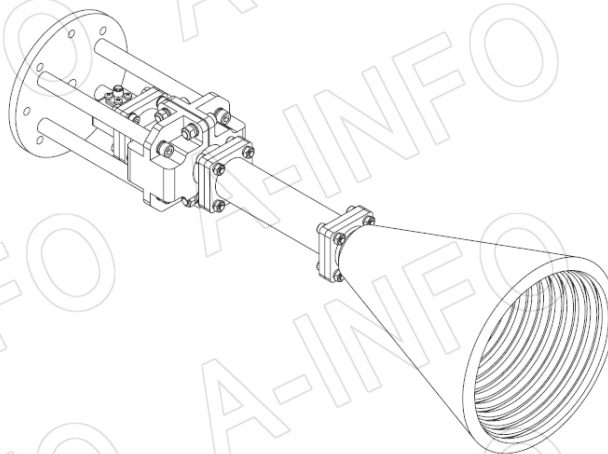

For reference only. See data sheet for the detailed specifications.

Technical Specification

| | |
|----------------------|--|
| Frequency Range(GHz) | 11.0 - 14.0 |
| Waveguide | WR75 |
| Gain(dBic) | 20 Typ. |
| Polarization | RHCP |
| Axial Ratio(dB) | 1.5 Typ. ; 3.0 Max. |
| 3dB Beamwidth(deg) | E Plane: 15 Typ. |
| | H Plane: 15 Typ. |
| VSWR | A Type: 1.15:1 Typ. |
| | C Type: 1.30:1 Typ. |
| Output | A Type: FBP120(UBR120) SMA-Female or N-Female |
| | C Type: or TNC-Female or 7mm or 3.5mm-Female |
| Material | Al |
| Finish | Silver Plated and Chemical Conversion Coating, Gray Paint |
| Size(mm) | A Type: 136.4 x 136.4 x 359.4 |
| | C Type: 136.4 x 136.4 x 389.4 |
| Net Weight(Kg) | A Type: 0.85 Around |
| | C Type: 0.90 Around |

Website: www.ainfoinc.com
Email: sales@ainfoinc.com

SMA-Female Output (P/N: LB-CH-75-20-R16-C-SF)

For N-Female, TNC-Female, 7mm or 3.5mm-Female output outline drawing, please contact A-INFO.

SMA-Female Output with Round Mounting Bracket (Option, P/N: LB-CNH-75-20-MB)

For N-Female, TNC-Female, 7mm or 3.5mm-Female output outline drawing, please contact A-INFO.

SMA-Female Output with L Type Mounting Bracket (Option, P/N: LB-CNH-75-20-MBL)

For N-Female, TNC-Female, 7mm or 3.5mm-Female output outline drawing, please contact A-INFO.