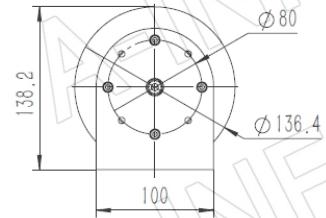

For reference only. See data sheet for the detailed specifications.

Technical Specification

| | |
|----------------------|--|
| Frequency Range(GHz) | 11.0 - 14.0 |
| Waveguide | WR75 |
| Gain(dBic) | 20 Typ. |
| Polarization | RHCP |
| Axial Ratio(dB) | 1.5 Typ. ; 3.0 Max. |
| 3dB Beamwidth(deg) | E Plane: 15 Typ. |
| | H Plane: 15 Typ. |
| VSWR | A Type: 1.15:1 Typ. |
| | C Type: 1.30:1 Typ. |
| Output | A Type: FBP120(UBR120) SMA-Female or N-Female |
| | C Type: or TNC-Female or 7mm or 3.5mm-Female |
| Material | Al |
| Finish | Silver Plated and Chemical Conversion Coating, Gray Paint |
| Size(mm) | A Type: 136.4 x 136.4 x 359.4 |
| | C Type: 136.4 x 136.4 x 389.4 |
| Net Weight(Kg) | A Type: 0.85 Around |
| | C Type: 0.90 Around |

Outline Drawing (Size: mm)

FBP120 Output (P/N: LB-CH-75-20-R16-A)

AINFO Inc.

China(Beijing): Tel: (+86) 10-6266-7326,
China(Chengdu): Tel: (+86) 28-8519-2786,
USA : Tel: (+1) 949-639-9688,

Page 1 of 8

(+86) 10-6266-7327 Fax: (+86) 10-6266-7379
(+86) 28-8519-3044 Fax: (+86) 28-8519-3068
(+1) 949-639-9608 Fax: (+1) 949-639-9670

Website: www.ainfoinc.com
Email: sales@ainfoinc.com

SMA-Female Output (P/N: LB-CH-75-20-R16-C-SF)

For N-Female, TNC-Female, 7mm or 3.5mm-Female output outline drawing, please contact A-INFO.

SMA-Female Output with Round Mounting Bracket (Option, P/N: LB-CNH-75-20-MB)

For N-Female, TNC-Female, 7mm or 3.5mm-Female output outline drawing, please contact A-INFO.

SMA-Female Output with L Type Mounting Bracket (Option, P/N: LB-CNH-75-20-MBL)

For N-Female, TNC-Female, 7mm or 3.5mm-Female output outline drawing, please contact A-INFO.