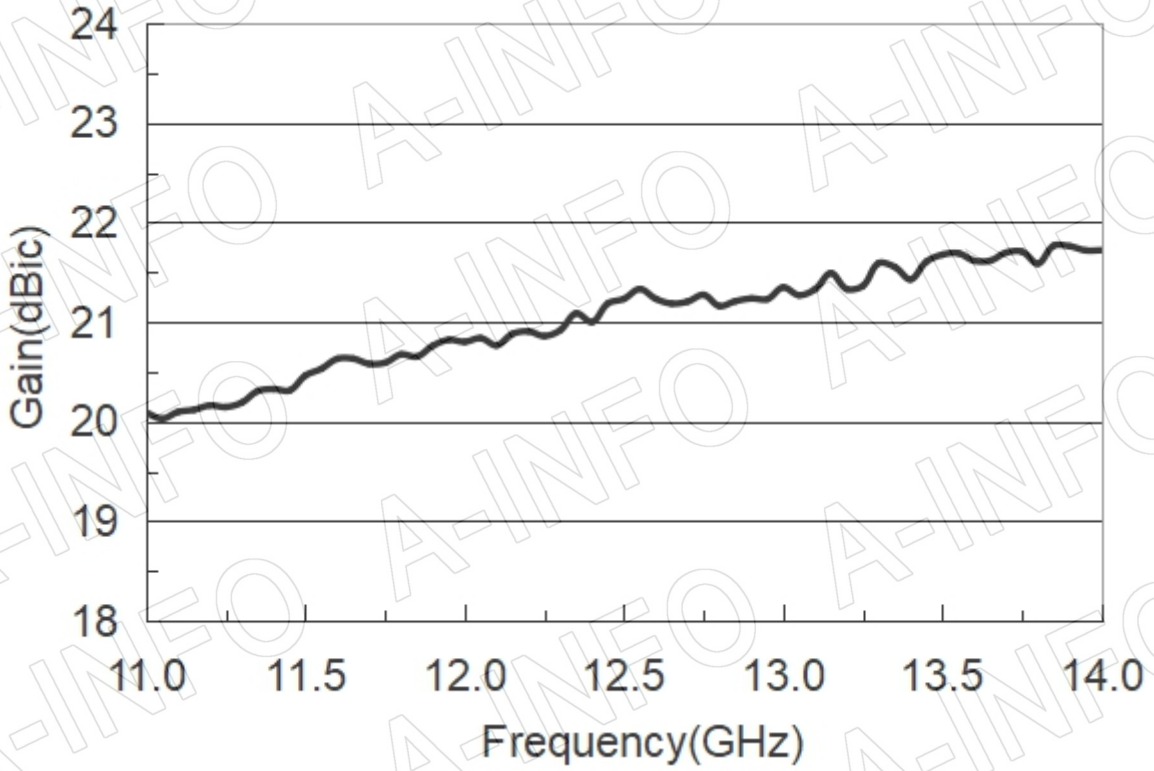

Test Results

1. Gain