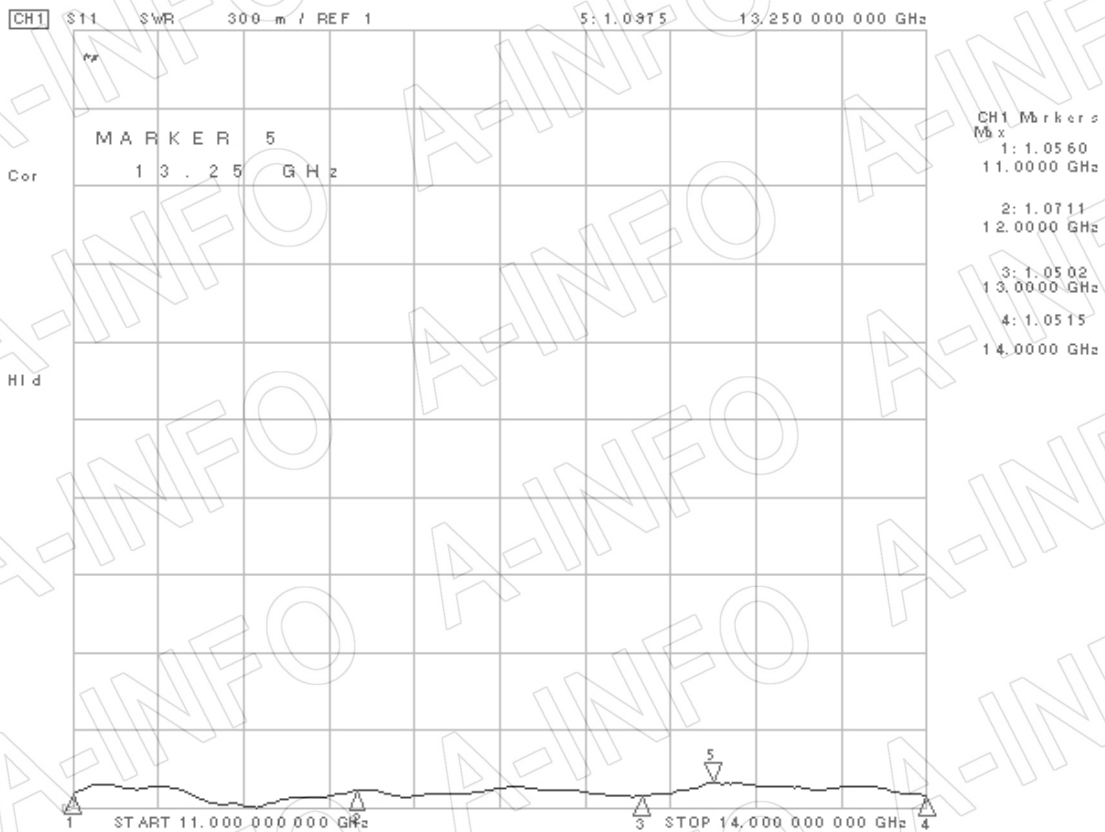

For reference only. See data sheet for the detailed specifications.

Technical Specification

| | |
|----------------------|--|
| Frequency Range(GHz) | 11.0 - 14.0 |
| Waveguide | WR75 |
| Gain(dBic) | 20 Typ. |
| Polarization | RHCP |
| Axial Ratio(dB) | 1.5 Typ. ; 3.0 Max. |
| 3dB Beamwidth(deg) | E Plane: 15 Typ. |
| | H Plane: 15 Typ. |
| VSWR | A Type: 1.15:1 Typ. |
| | C Type: 1.30:1 Typ. |
| Output | A Type: FBP120(UBR120) SMA-Female or N-Female |
| | C Type: or TNC-Female or 7mm or 3.5mm-Female |
| Material | Al |
| Finish | Silver Plated and Chemical Conversion Coating, Gray Paint |
| Size(mm) | A Type: 136.4 x 136.4 x 359.4 |
| | C Type: 136.4 x 136.4 x 389.4 |
| Net Weight(Kg) | A Type: 0.85 Around |
| | C Type: 0.90 Around |

Website: www.ainfoinc.com
Email: sales@ainfoinc.com

Test Results

1. Gain

2. Axial Ratio

3. VSWR_A Type

VSWR_C Type

4. Pattern