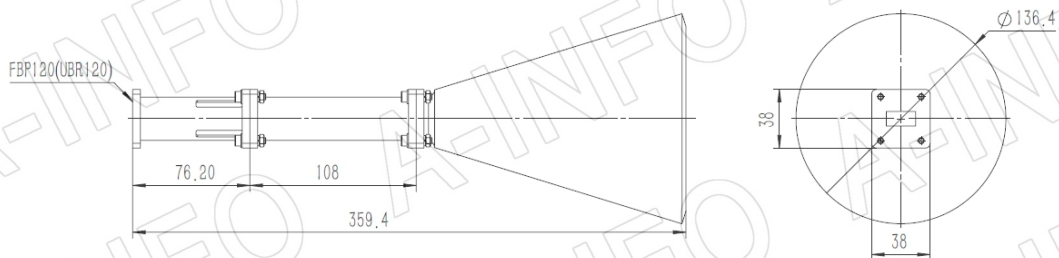

For reference only. See data sheet for the detailed specifications.

Technical Specification

| | |
|----------------------|--|
| Frequency Range(GHz) | 11.0 - 14.0 |
| Waveguide | WR75 |
| Gain(dBic) | 20 Typ. |
| Polarization | RHCP |
| Axial Ratio(dB) | 1.5 Typ. ; 3.0 Max. |
| 3dB Beamwidth(deg) | E Plane: 15 Typ. |
| | H Plane: 15 Typ. |
| VSWR | A Type: 1.15:1 Typ. |
| | C Type: 1.30:1 Typ. |
| Output | A Type: FBP120(UBR120) SMA-Female or N-Female |
| | C Type: or TNC-Female or 7mm or 3.5mm-Female |
| Material | Al |
| Finish | Silver Plated and Chemical Conversion Coating, Gray Paint |
| Size(mm) | A Type: 136.4 x 136.4 x 359.4 |
| | C Type: 136.4 x 136.4 x 389.4 |
| Net Weight(Kg) | A Type: 0.85 Around |
| | C Type: 0.90 Around |

Outline Drawing (Size: mm)

FBP120 Output (P/N: LB-CH-75-20-R16-A)

AINFO Inc.

China(Beijing): Tel: (+86) 10-6266-7326,
China(Chengdu): Tel: (+86) 28-8519-2786,
USA : Tel: (+1) 949-639-9688,

Page 1 of 8

(+86) 10-6266-7327 Fax: (+86) 10-6266-7379
(+86) 28-8519-3044 Fax: (+86) 28-8519-3068
(+1) 949-639-9608 Fax: (+1) 949-639-9670

Website: www.ainfoinc.com
Email: sales@ainfoinc.com

SMA-Female Output (P/N: LB-CH-75-20-R16-C-SF)

For N-Female, TNC-Female, 7mm or 3.5mm-Female output outline drawing, please contact A-INFO.

SMA-Female Output with Round Mounting Bracket (Option, P/N: LB-CNH-75-20-MB)

For N-Female, TNC-Female, 7mm or 3.5mm-Female output outline drawing, please contact A-INFO.

SMA-Female Output with L Type Mounting Bracket (Option, P/N: LB-CNH-75-20-MBL)

For N-Female, TNC-Female, 7mm or 3.5mm-Female output outline drawing, please contact A-INFO.