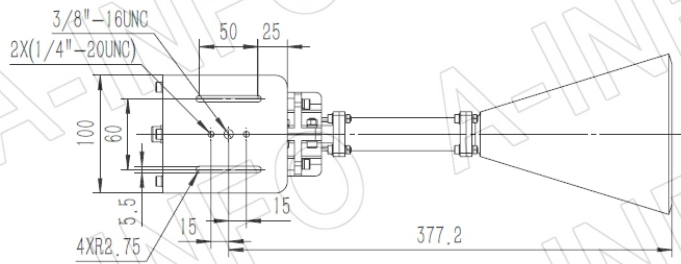

For reference only. See data sheet for the detailed specifications.

Technical Specification

| | |
|----------------------|--|
| Frequency Range(GHz) | 11.0 - 14.0 |
| Waveguide | WR75 |
| Gain(dBic) | 20 Typ. |
| Polarization | RHCP |
| Axial Ratio(dB) | 1.5 Typ. ; 3.0 Max. |
| 3dB Beamwidth(deg) | E Plane: 15 Typ. |
| | H Plane: 15 Typ. |
| VSWR | A Type: 1.15:1 Typ. |
| | C Type: 1.30:1 Typ. |
| Output | A Type: FBP120(UBR120) SMA-Female or N-Female |
| | C Type: or TNC-Female or 7mm or 3.5mm-Female |
| Material | Al |
| Finish | Silver Plated and Chemical Conversion Coating, Gray Paint |
| Size(mm) | A Type: 136.4 x 136.4 x 359.4 |
| | C Type: 136.4 x 136.4 x 389.4 |
| Net Weight(Kg) | A Type: 0.85 Around |
| | C Type: 0.90 Around |

Outline Drawing (Size: mm)

FBP120 Output (P/N: LB-CH-75-20-R16-A)

AINFO Inc.

China(Beijing): Tel: (+86) 10-6266-7326,
China(Chengdu): Tel: (+86) 28-8519-2786,
USA : Tel: (+1) 949-639-9688,

Page 1 of 8

(+86) 10-6266-7327 Fax: (+86) 10-6266-7379
(+86) 28-8519-3044 Fax: (+86) 28-8519-3068
(+1) 949-639-9608 Fax: (+1) 949-639-9670

Website: www.ainfoinc.com
Email: sales@ainfoinc.com

SMA-Female Output (P/N: LB-CH-75-20-R16-C-SF)

For N-Female, TNC-Female, 7mm or 3.5mm-Female output outline drawing, please contact A-INFO.

SMA-Female Output with Round Mounting Bracket (Option, P/N: LB-CNH-75-20-MB)

For N-Female, TNC-Female, 7mm or 3.5mm-Female output outline drawing, please contact A-INFO.

SMA-Female Output with L Type Mounting Bracket (Option, P/N: LB-CNH-75-20-MBL)

For N-Female, TNC-Female, 7mm or 3.5mm-Female output outline drawing, please contact A-INFO.