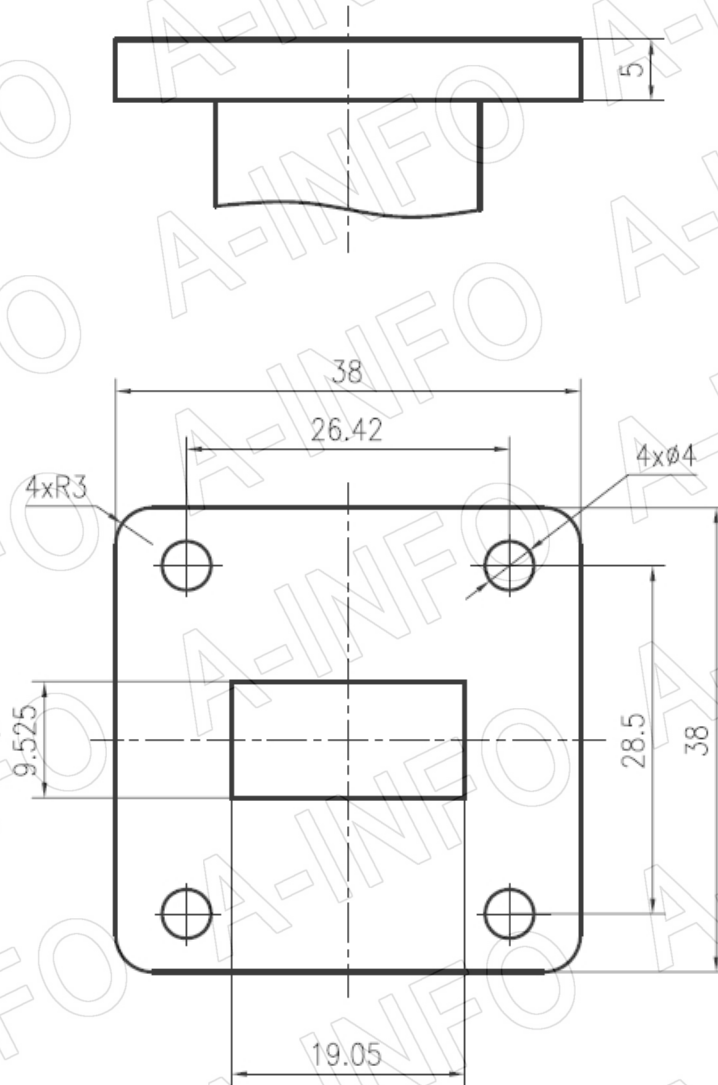

Flange Drawing (Size: mm)

FBP120

AINFO Inc.

China(Beijing): Tel: (+86) 10-6266-7326,
China(Chengdu): Tel: (+86) 28-8519-2786,
USA: Tel: (+1) 949-639-9688,

Page 4 of 8

(+86) 10-6266-7327 Fax: (+86) 10-6266-7379
(+86) 28-8519-3044 Fax: (+86) 28-8519-3068
(+1) 949-639-9608 Fax: (+1) 949-639-9670

Website: www.ainfoinc.com
Email: sales@ainfoinc.com