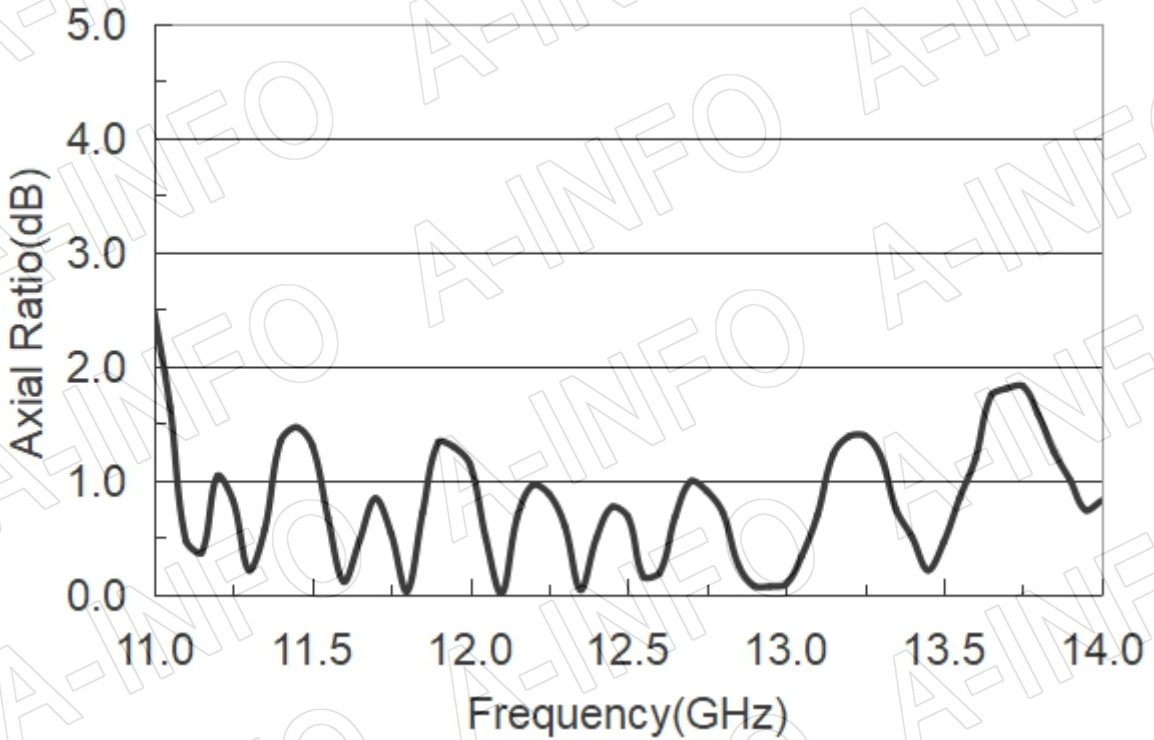

2. Axial Ratio