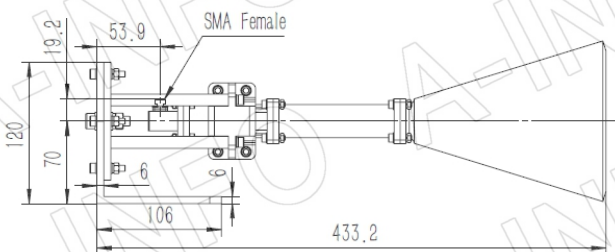

For reference only. See data sheet for the detailed specifications.

Technical Specification

| | |
|----------------------|--|
| Frequency Range(GHz) | 11.0 - 14.0 |
| Waveguide | WR75 |
| Gain(dBic) | 20 Typ. |
| Polarization | RHCP |
| Axial Ratio(dB) | 1.5 Typ. ; 3.0 Max. |
| 3dB Beamwidth(deg) | E Plane: 15 Typ. |
| | H Plane: 15 Typ. |
| VSWR | A Type: 1.15:1 Typ. |
| | C Type: 1.30:1 Typ. |
| Output | A Type: FBP120(UBR120) SMA-Female or N-Female |
| | C Type: or TNC-Female or 7mm or 3.5mm-Female |
| Material | Al |
| Finish | Silver Plated and Chemical Conversion Coating, Gray Paint |
| Size(mm) | A Type: 136.4 x 136.4 x 359.4 |
| | C Type: 136.4 x 136.4 x 389.4 |
| Net Weight(Kg) | A Type: 0.85 Around |
| | C Type: 0.90 Around |

Website: www.ainfoinc.com
Email: sales@ainfoinc.com

SMA-Female Output (P/N: LB-CH-75-20-R16-C-SF)

For N-Female, TNC-Female, 7mm or 3.5mm-Female output outline drawing, please contact A-INFO.

SMA-Female Output with Round Mounting Bracket (Option, P/N: LB-CNH-75-20-MB)

For N-Female, TNC-Female, 7mm or 3.5mm-Female output outline drawing, please contact A-INFO.

SMA-Female Output with L Type Mounting Bracket (Option, P/N: LB-CNH-75-20-MBL)

For N-Female, TNC-Female, 7mm or 3.5mm-Female output outline drawing, please contact A-INFO.