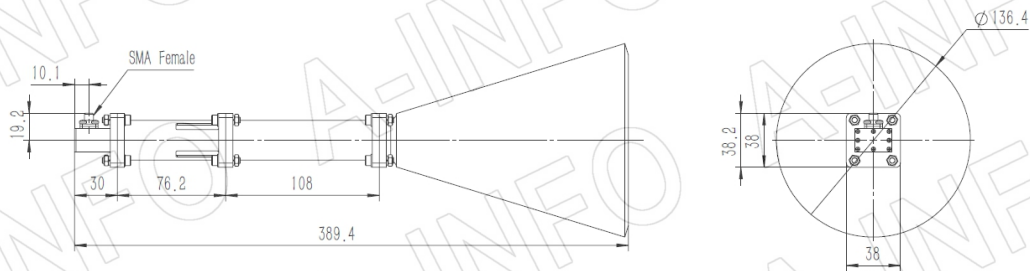

For reference only. See data sheet for the detailed specifications.

Technical Specification

| | |
|----------------------|--|
| Frequency Range(GHz) | 11.0 - 14.0 |
| Waveguide | WR75 |
| Gain(dBic) | 20 Typ. |
| Polarization | RHCP |
| Axial Ratio(dB) | 1.5 Typ. ; 3.0 Max. |
| 3dB Beamwidth(deg) | E Plane: 15 Typ. |
| | H Plane: 15 Typ. |
| VSWR | A Type: 1.15:1 Typ. |
| | C Type: 1.30:1 Typ. |
| Output | A Type: FBP120(UBR120) SMA-Female or N-Female |
| | C Type: or TNC-Female or 7mm or 3.5mm-Female |
| Material | Al |
| Finish | Silver Plated and Chemical Conversion Coating, Gray Paint |
| Size(mm) | A Type: 136.4 x 136.4 x 359.4 |
| | C Type: 136.4 x 136.4 x 389.4 |
| Net Weight(Kg) | A Type: 0.85 Around |
| | C Type: 0.90 Around |

Outline Drawing (Size: mm)

FBP120 Output (P/N: LB-CH-75-20-R16-A)

AINFO Inc.

China(Beijing): Tel: (+86) 10-6266-7326,
China(Chengdu): Tel: (+86) 28-8519-2786,
USA : Tel: (+1) 949-639-9688,

Page 1 of 8

(+86) 10-6266-7327 Fax: (+86) 10-6266-7379
(+86) 28-8519-3044 Fax: (+86) 28-8519-3068
(+1) 949-639-9608 Fax: (+1) 949-639-9670

Website: www.ainfoinc.com
Email: sales@ainfoinc.com

SMA-Female Output (P/N: LB-CH-75-20-R16-C-SF)

For N-Female, TNC-Female, 7mm or 3.5mm-Female output outline drawing, please contact A-INFO.

SMA-Female Output with Round Mounting Bracket (Option, P/N: LB-CNH-75-20-MB)

For N-Female, TNC-Female, 7mm or 3.5mm-Female output outline drawing, please contact A-INFO.

SMA-Female Output with L Type Mounting Bracket (Option, P/N: LB-CNH-75-20-MBL)

For N-Female, TNC-Female, 7mm or 3.5mm-Female output outline drawing, please contact A-INFO.